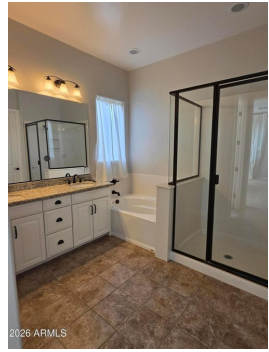

\$ 3,250

10215 E Stealth Ave, Mesa, AZ 85212

- » Beds: 3 | Baths: 2 Full, 1 Half
- » MLS #: 6998070
- » Single Family | 2,425 ft² | Lot: 6,829 ft²
- » More Info: [10215EStealthAve.IsForSale.com](https://www.10215EStealthAve.IsForSale.com)